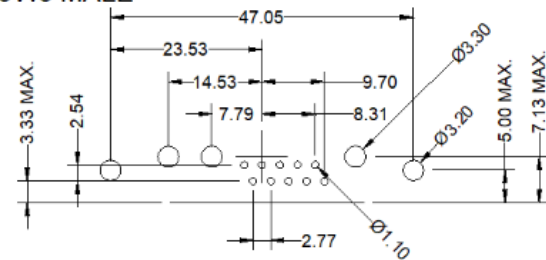

8W8 FEMALE

11W1

17W2

161 Alden Rd, Units 7 & 8, Markham ON, Canada, L3R 3W7
Tel: (416) 754-3322 Fax: (416) 754-3299

9W4 FEMALE

9W4 MALE

13W3 MALE

13W3 FEMALE